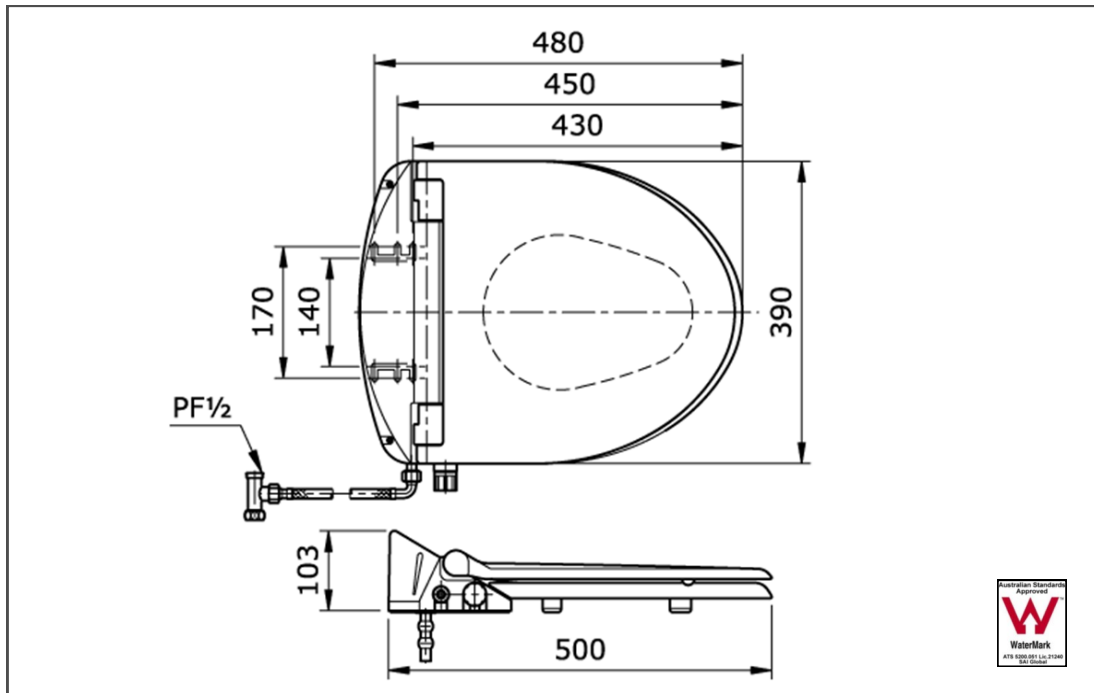

SPECIFICATIONS:

Size : 500 x 390 x 105mm (regular)
 Shipping Weight : 3kg
 Water Pressure : min.required 0.05Mpa
 max. 0.5Mpa
 Non electric
 Normal Water Temperature

Parts Description:

- **TCW-01** Eco Washer regular
- **TCW-01S** Eco Washer Soft Close
- **TCW-05 S** Eco Washer Deluxe

Colour : white only

NOTE:

Eco Washer may not fit certain toilet pan designs, please check dimensions prior to ordering; if in doubt, contact our technical staff for advice.

TOTO Australia Pty. Ltd.

Unit 17, 888 Bourke Street Phone: 1300 883 766
 WATERLOO NSW 2017 Fax: 02 9319 6889
 email: info@totoaustralia.com.au
 website: www.totoaustralia.com.au