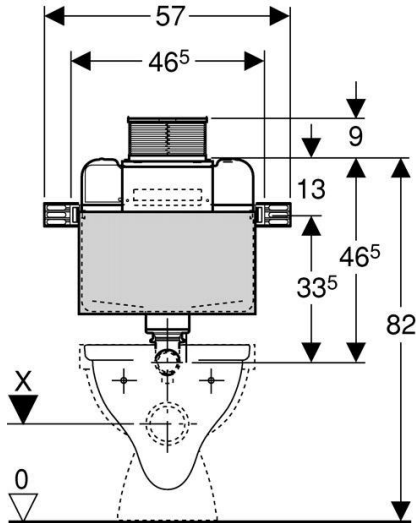

■ GEBERIT

Kappa Undercounter Cistern (UP120)

Article no.	Short article description	WELS	Warranty
110.208.00.1	Kappa Undercounter cistern, Back to Wall, Top or Front Flush 4.5/3L	4 Star	10yr- Tank 3 yr- Valve
110.206.00.1	Kappa Undercounter Back to Wall Top or Front flush 6/3L	3 Star	25yr supply of spare parts guarantee