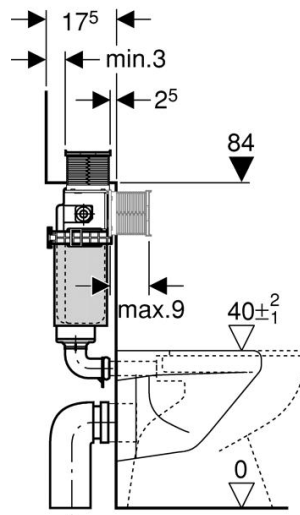

■ GEBERIT

Kappa Undercounter Cistern (UP120)

Article no.	Short article description	WELS	Warranty
110.208.00.1	Kappa Undercounter cistern, Back to Wall, Top or Front Flush 4.5/3L	4 Star	10yr- Tank 3 yr- Valve
110.206.00.1	Kappa Undercounter Back to Wall Top or Front flush 6/3L	3 Star	25yr supply of spare parts guarantee