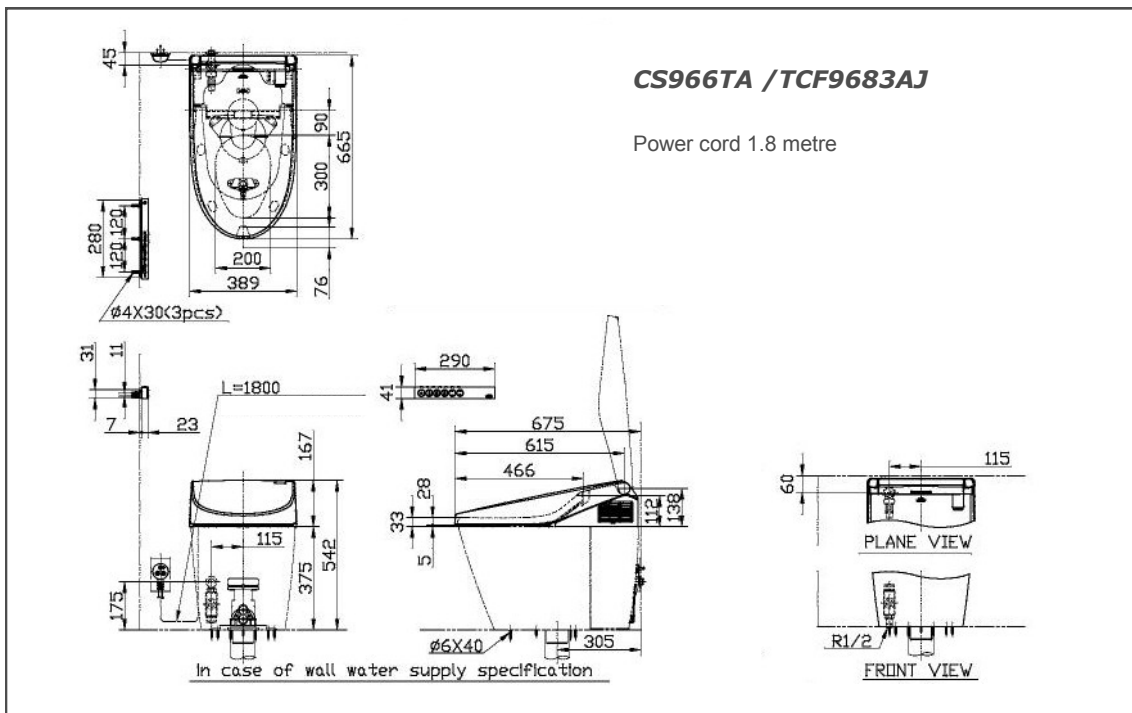

SPECIFICATIONS:

Flush System : TORNADO Siphon-Jet (6L / 4.5L)
 Bowl Shape : Elongated
 Rough-in : 305 mm
 Water Pressure : min.required 0.07Mpa (flow of 20L/min)
 max.0.75Mpa
 Power : 220 – 240 V
 Cord length : 1.8 metre

PARTS:

Bowl - CS966TA
 Washlet- TCF9683AJ
 Colour : white only

NOTE:

- Available in S trap only
- Backflow prevention built in
- 225mm offset floor connector available

TOTO Australia Pty. Ltd.

Unit 17, 888 Bourke Street Phone: 1300 883 766
 WATERLOO NSW 2017 Fax: 02 9319 6889