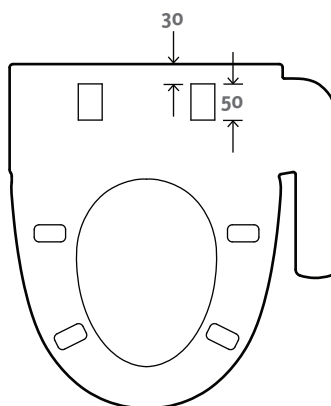

Colour/Finish White

Material Polypropylene

- Included Components**
- Electronic bidet
 - Ionic water filter
 - Non-return valve
 - Installation instructions
 - Quick start user guide

- Features & Benefits**
- Quiet-Close, Quick-Release and heated seat
 - Posterior and feminine cleansing with warm water
 - Auto self-cleaning stainless steel nozzle for personal hygiene
 - 2-level power saving modes
 - Sitting sensor enables cleansing functions only when seated
 - 6-level adjustment nozzle position
 - Reduce unhygienic dampness with dry air
 - Includes check valve, T-connector, water inlet hose, seat fixing kit, water filter and electronic bidet seat

*Notes: Must be installed with RCD electrical protection.
Must be installed to a water supply pressure between 220-500kPa.

Product	Code
Electronic Bidet Seat	99286A-0

Top View

Underside View

Compatible Toilet Pans

All measurements shown are in millimetres.
Sizes are approximate.
1246947-A04-B Feb 2016