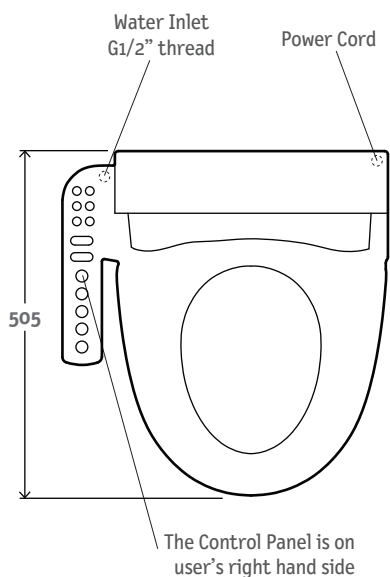

Colour/Finish White

Material Polypropylene

- Included Components**
- Electronic bidet
 - Ionic water filter
 - Non-return valve
 - Installation instructions
 - Quick start user guide

- Features & Benefits**
- Quiet-Close, Quick-Release and heated seat
 - Posterior and feminine cleansing with warm water
 - Auto self-cleaning stainless steel nozzle for personal hygiene
 - 2-level power saving modes
 - Sitting sensor enables cleansing functions only when seated
 - 6-level adjustment nozzle position
 - Reduce unhygienic dampness with dry air
 - Includes check valve, T-connector, water inlet hose, seat fixing kit, water filter and electronic bidet seat

*Notes: Must be installed with RCD electrical protection.
Must be installed to a water supply pressure between 220-500kPa.

Product	Code
Electronic Bidet Seat	99286A-0

Top View

Underside View

Compatible Toilet Pans

All measurements shown are in millimetres.
Sizes are approximate.
1246947-A04-B Feb 2016