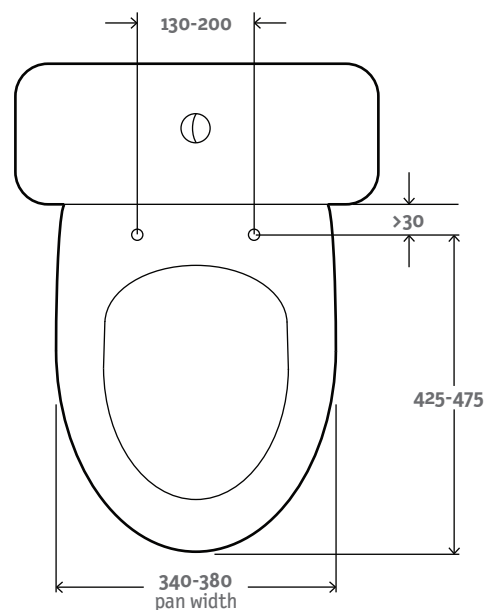

Colour/Finish White

Material Polypropylene

- Included Components**
- Electronic bidet
 - Ionic water filter
 - Non-return valve
 - Installation instructions
 - Quick start user guide

- Features & Benefits**
- Quiet-Close, Quick-Release and heated seat
 - Posterior and feminine cleansing with warm water
 - Auto self-cleaning stainless steel nozzle for personal hygiene
 - 2-level power saving modes
 - Sitting sensor enables cleansing functions only when seated
 - 6-level adjustment nozzle position
 - Reduce unhygienic dampness with dry air
 - Includes check valve, T-connector, water inlet hose, seat fixing kit, water filter and electronic bidet seat

*Notes: Must be installed with RCD electrical protection.
Must be installed to a water supply pressure between 220-500kPa.

Product	Code
Electronic Bidet Seat	99286A-0

Top View

Underside View

Compatible Toilet Pans

All measurements shown are in millimetres.
Sizes are approximate.
1246947-A04-B Feb 2016