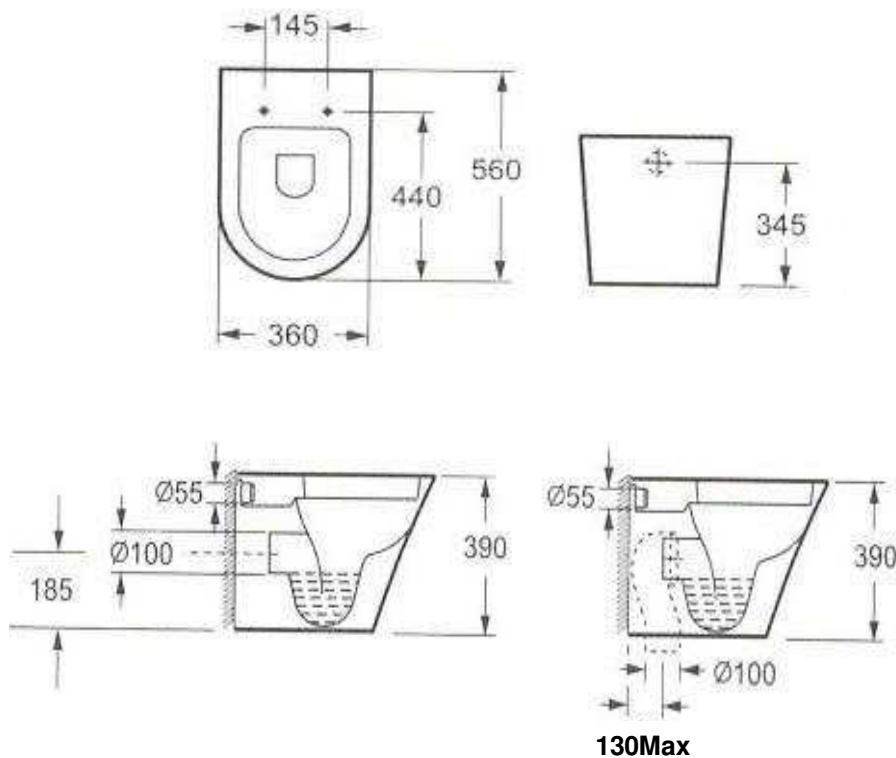

**LA VITA WALL FACED PAN**

- Vitreous China
- Soft Closing Seat
- P-Trap: 185MM
- S-Trap: 130MM
- Water Inlet: 345MM
- Dimension: 560X360X390MM

Note: S-Trap offset 25mm to the Left